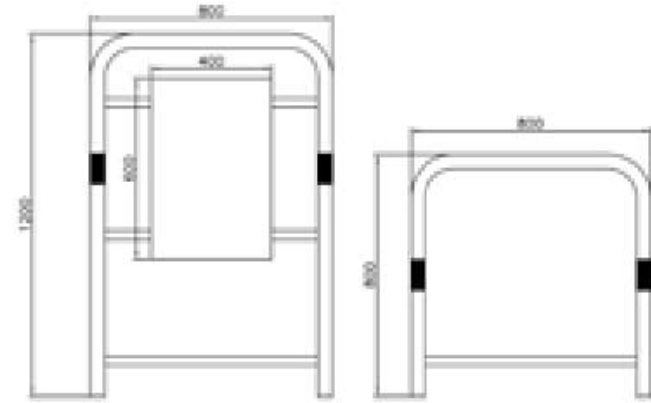

CAMPUS BIKE RACK

MATERIALS | GALVANIZED AND IN
DIFFERENT R.A.L. COLOUR. S.S. SCREWS,
SHAPE AND DIMENSION CUSTOMIZABLE.

BIKE RACKS

| METAL