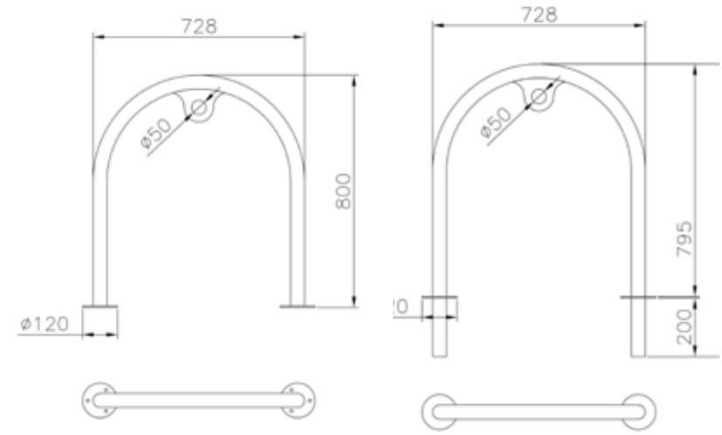

## BRASILIA BIKE RACK

DIMENSIONS |  
640 X 80 X 1000mm

BIKE RACKS | METAL

## FOX BIKE RACK

DIMENSIONS |  
WIDTH 578mm  
HEIGHT 1116mm

BIKE RACKS | METAL

GALVANIZED AND POWDER  
COATED VERSION

DIMENSIONS, Width 728mm Height 800mm

# FRICK BIKE RACK

MATERIALS | TUBULAR STEEL WITH ARCH SHAPE,  
GALVANIZED AND POWDER COATED IN  
DIFFERENT RAL COLOURS

BIKE RACKS | METAL

**DIMENSIONS, Diameter  
900, Height 740mm**

# SINGLE BIKE RACK

**MATERIALS | STEEL SHEET, CALENDARED AND BENT, GALVANIZED AND POWDER COATED, IN DIFF. RAL COLOR**

**BIKE RACKS | METAL**

**DIMENSIONS, Width 1120,  
Height 740mm**