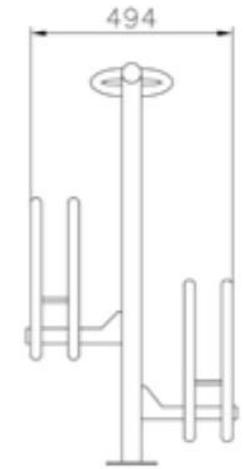

STRIKE BIKE RACK

MATERIALS | TUBULAR DISC WHEEL HOLDER
AND TUBULAR SUPPORT, GALVANIZED AND
POWDER COATED

BIKE RACKS | METAL