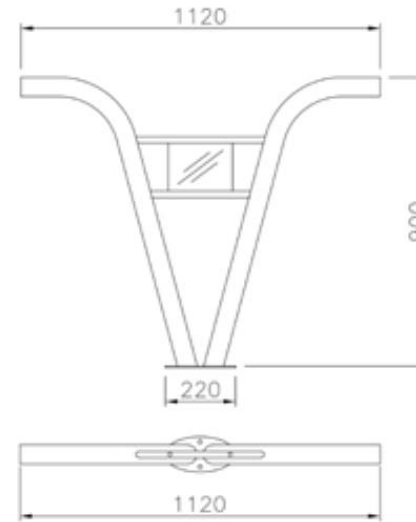

## FOX BIKE RACK

DIMENSIONS |  
WIDTH 578mm  
HEIGHT 1116mm

BIKE RACKS | METAL

GALVANIZED AND POWDER  
COATED VERSION

DIMENSIONS, Width 728mm Height 800mm

# FRICK BIKE RACK

MATERIALS | TUBULAR STEEL WITH ARCH SHAPE,  
GALVANIZED AND POWDER COATED IN  
DIFFERENT RAL COLOURS

BIKE RACKS | METAL

**DIMENSIONS, Diameter  
900, Height 740mm**

# SINGLE BIKE RACK

**MATERIALS | STEEL SHEET, CALENDARED AND BENT, GALVANIZED AND POWDER COATED, IN DIFF. RAL COLOR**

**BIKE RACKS | METAL**

**DIMENSIONS, Width 1120,  
Height 740mm**