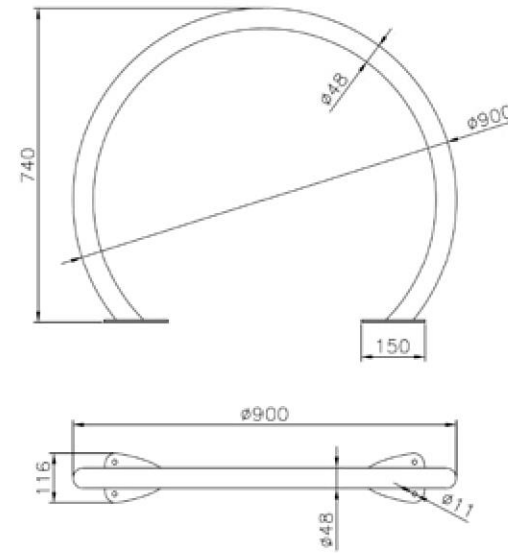

## BRASILIA BIKE RACK

DIMENSIONS |  
640 X 80 X 1000mm

BIKE RACKS | METAL

## FOX BIKE RACK

DIMENSIONS |  
WIDTH 578mm  
HEIGHT 1116mm

BIKE RACKS | METAL

GALVANIZED AND POWDER  
COATED VERSION

DIMENSIONS, Width 728mm Height 800mm

# FRICK BIKE RACK

MATERIALS | TUBULAR STEEL WITH ARCH SHAPE,  
GALVANIZED AND POWDER COATED IN  
DIFFERENT RAL COLOURS

BIKE RACKS | METAL

**DIMENSIONS, Diameter  
900, Height 740mm**