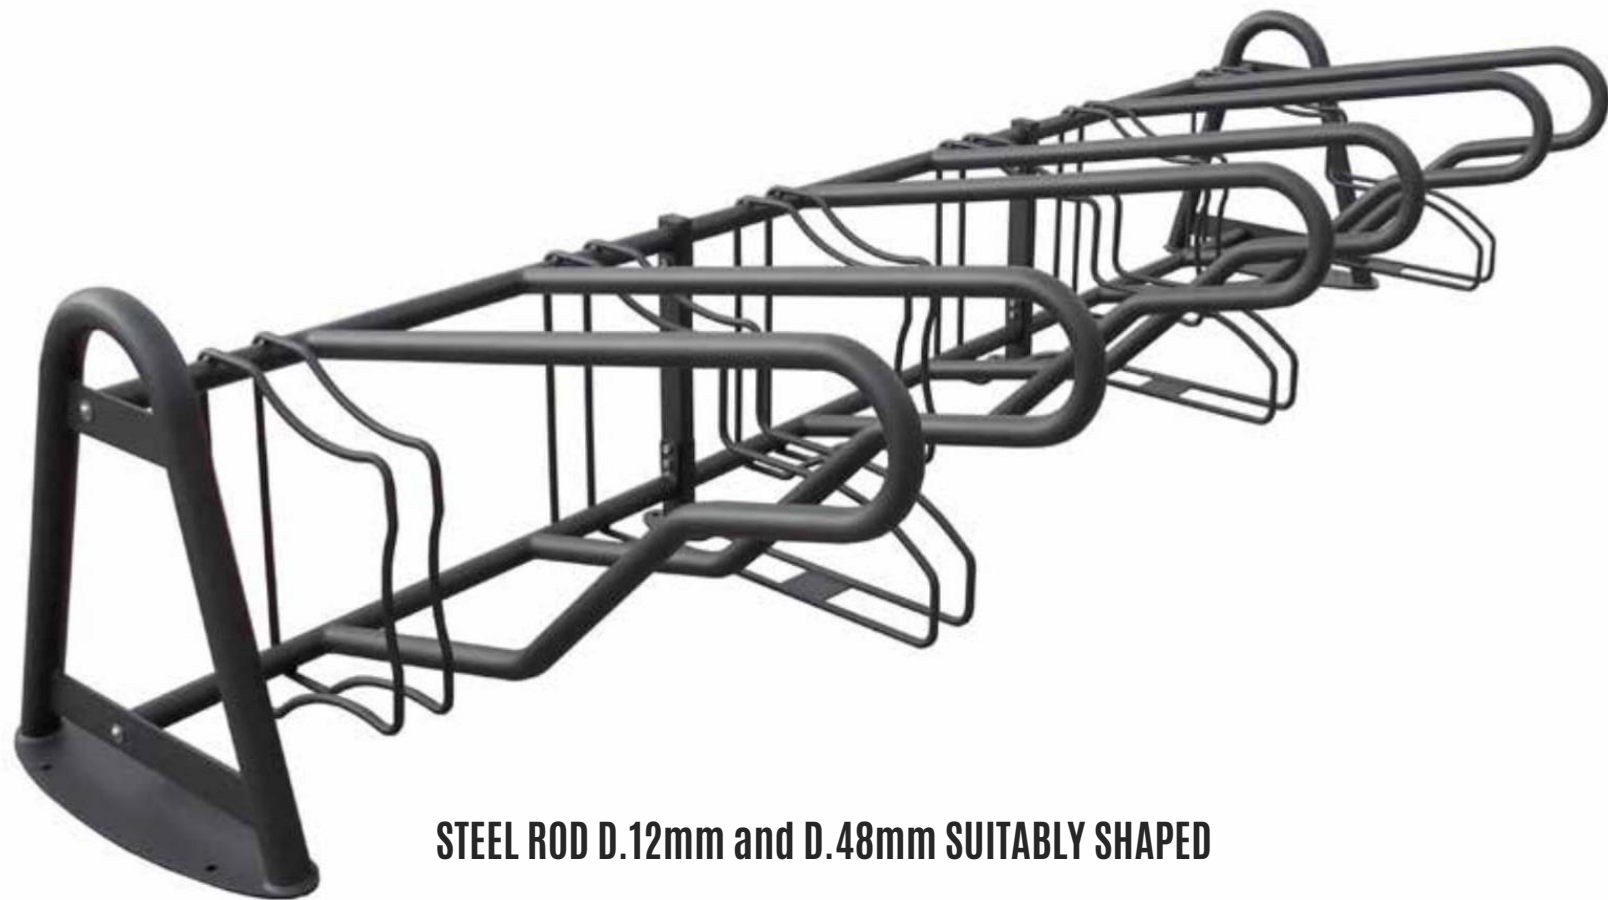

STEEL ROD D.12mm and D.48mm SUITABLY SHAPED

RECOARO BIKE RACK

MATERIAL |
GALVANIZED AND
POWDER COATED, IN
DIFFERENT RAL COLOUR
DIFFERENT LENGTHS AVAILABLE

BIKE RACKS | METAL