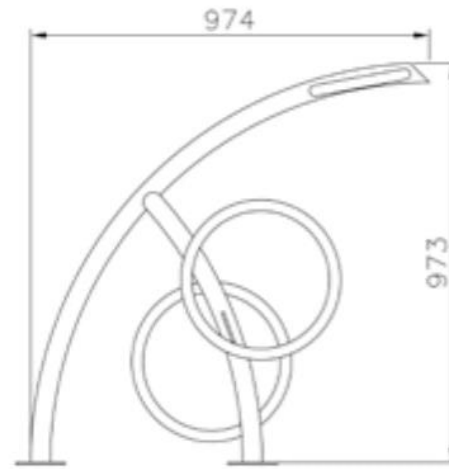

STRIKE BIKE RACK

MATERIALS | TUBULAR DISC WHEEL HOLDER
AND TUBULAR SUPPORT, GALVANIZED AND
POWDER COATED

BIKE RACKS | METAL