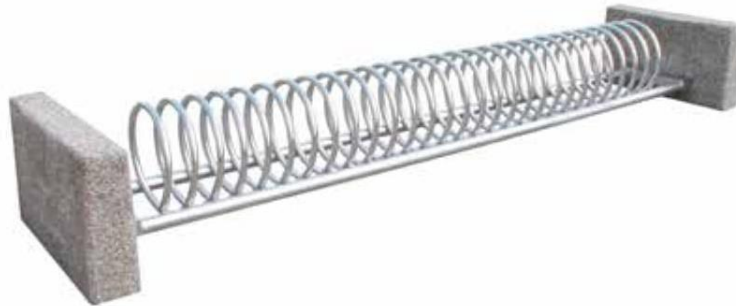

**MATERIAL |
GALVANIZED AND
POWDER COATED, IN
DIFFERENT RAL COLOUR
DIFFERENT LENGTHS AVAILABLE**

BIKE RACKS | METAL