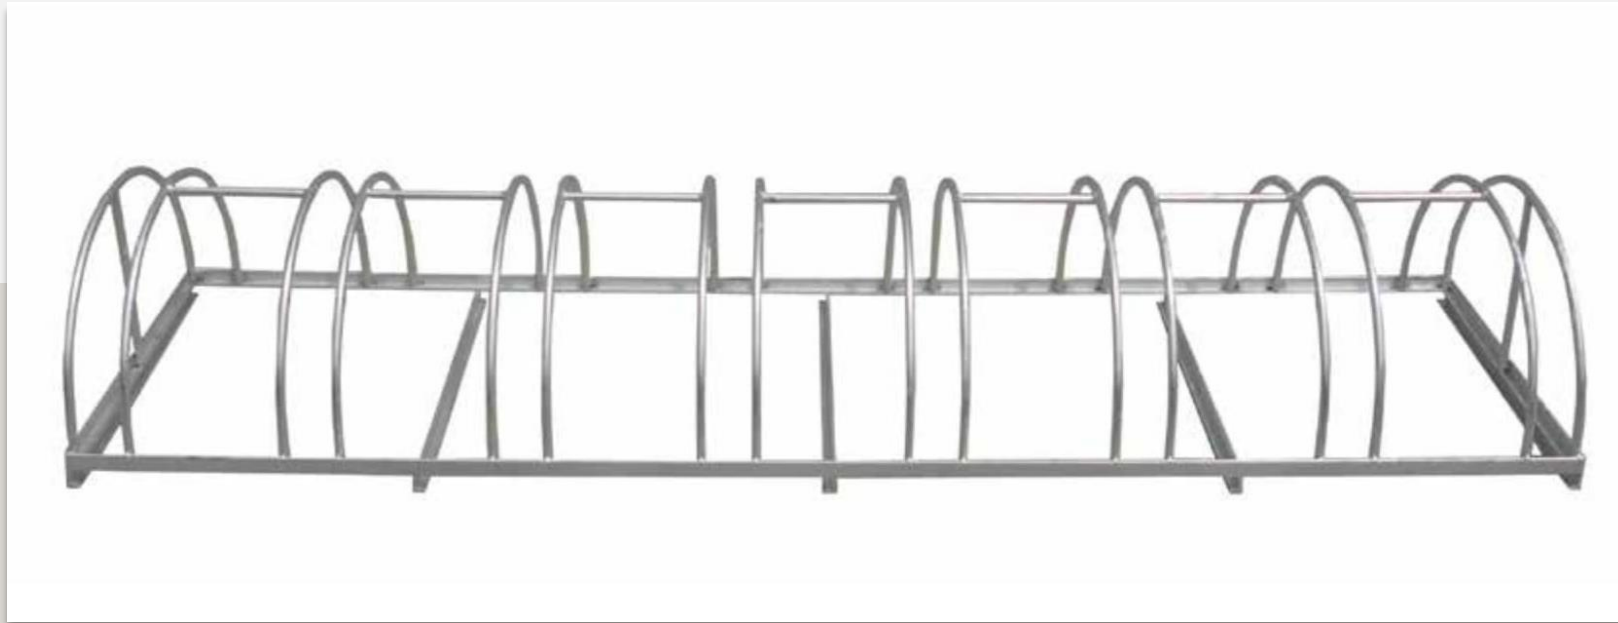

JOKER BIKE RACK

MATERIAL | HOT
GALVANIZED STEEL,
AVAILABLE IN
DIFFERENT LENGTHS

ARCH SHAPE RACK IN TUBULAR D.12mm
WELDED ON TWO STEEL TUBULAR D.12mm

BIKE RACKS | METAL