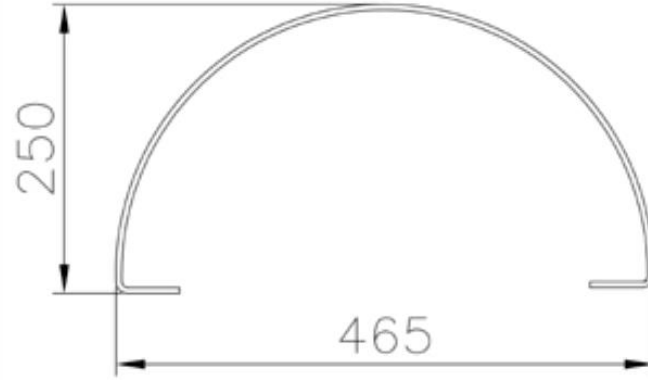

single 2

SINGLE BIKE RACK

MATERIALS | STEEL SHEET, CALENDARED AND BENT, GALVANIZED AND POWDER COATED, IN DIFF. RAL COLOR

BIKE RACKS | METAL