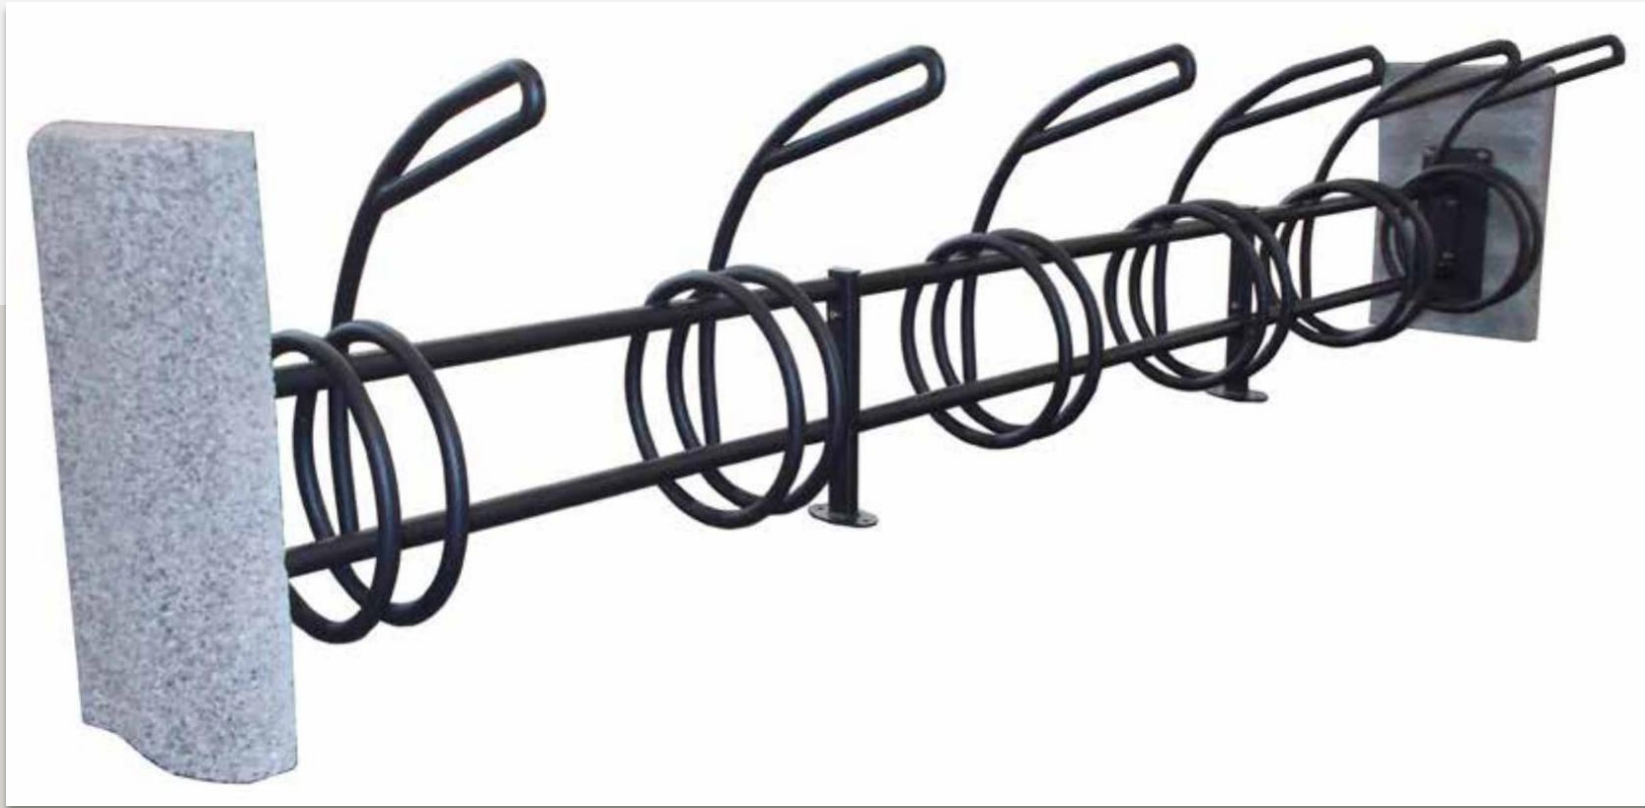

# JOKER BIKE RACK

MATERIAL | HOT  
GALVANIZED STEEL,  
AVAILABLE IN  
DIFFERENT LENGTHS

ARCH SHAPE RACK IN TUBULAR D.12mm  
WELDED ON TWO STEEL TUBULAR D.12mm

BIKE RACKS | METAL