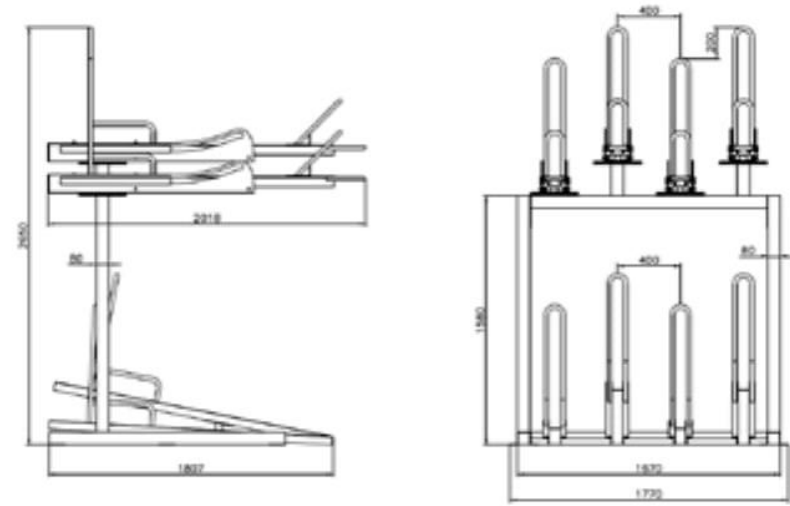

**TUBULAR D.16mm WELDED ON RACEWAY
SUPPORTING STRUCTURE IN SQUARE
TUBULAR 80X80MM**

SAVOIA BIKE RACK

**MATERIALS | METAL PARTS IN GALVANIZED
AND POWDER COATED IN DIFFERENT R.A.L.
COLOUR. S.S. SCREWS.**

BIKE RACKS | METAL