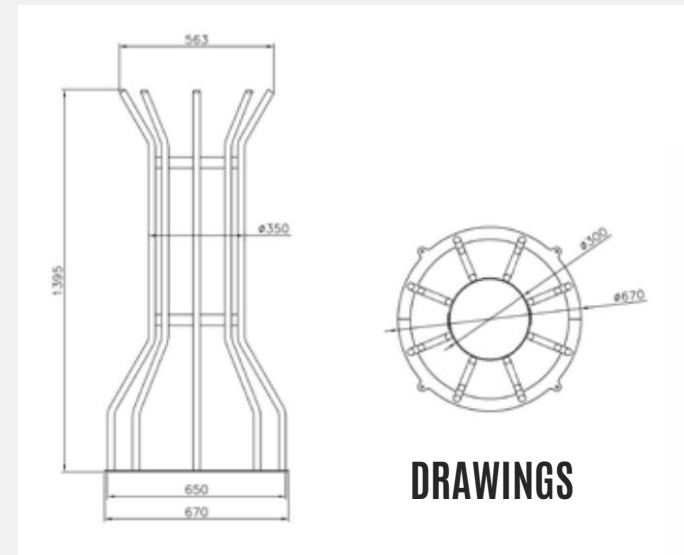

TREE GRATES | CORTEN STEEL

Different Designs

MATERIALS | WEATHERING STEEL, STABLE
RUST-LIKE APPEARANCE

TREE GRATE

| CORTEN STEEL

Different Sizes

STEEL PLATES | Steel coil: thickness: 0.5-20mm width: 600-2000mm

STEEL PLATES | Steel plates:
thickness: 6-150mm
width: 1500-3800mm
length: max 27000mm

TREE GRATE

CORTEN STEEL

TREE GRATE

| CORTEN STEEL

TREE GRATE | CORTEN STEEL

TREE GRATES | METAL

DRAWINGS