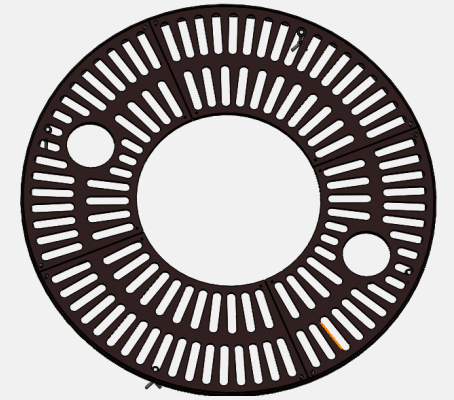

TREE GRATES | CORTEN STEEL

Different Designs

MATERIALS | WEATHERING STEEL, STABLE
RUST-LIKE APPEARANCE

TREE GRATE

| CORTEN STEEL

Different Sizes

STEEL PLATES | Steel coil: thickness: 0.5-20mm width: 600-2000mm

STEEL PLATES | Steel plates:
thickness: 6-150mm
width: 1500-3800mm
length: max 27000mm

TREE GRATE

CORTEN STEEL

TREE GRATE

| CORTEN STEEL

TREE GRATE | CORTEN STEEL

TREE GRATES | METAL

DRAWINGS

VERTICAL TREE GRATE

MATERIAL | GALVANIZED AND POWDER
COATED, AVAILABLE IN DIFFERENT
COLORS

TREE GRATES

| METAL

SQUARE

CIRCULAR

Different Designs

MATERIALS | GALVANIZED AND POWDER
COATED STEEL OR STAINLESS STEEL

TREE GRATES

METAL

| TREE GUARDS

SQUARE LINE TREE GUARD

MATERIALS | MILD
STEEL, HOT DIPPED
GALVANIZED,
POWDER COAT
FINISH

| TREE GUARDS

STEEL SLATTED TREE GUARD

MATERIALS | MILD
STEEL, HOT DIPPED
GALVANIZED,
POWDER COAT
FINISH