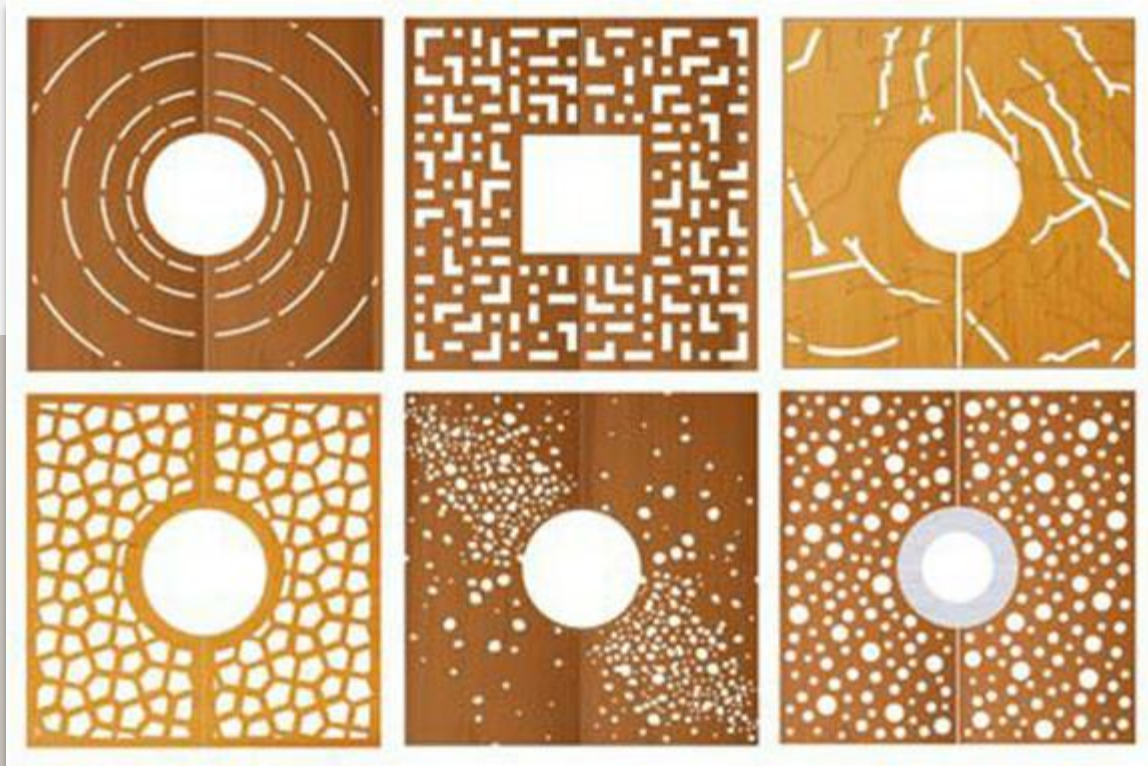

TREE GRATES | CORTEN STEEL

Different Designs

MATERIALS | WEATHERING STEEL, STABLE
RUST-LIKE APPEARANCE

TREE GRATE

| CORTEN STEEL

Different Sizes

STEEL PLATES | Steel coil: thickness: 0.5-20mm width: 600-2000mm

STEEL PLATES | Steel plates:
thickness: 6-150mm
width: 1500-3800mm
length: max 27000mm

TREE GRATE

CORTEN STEEL

TREE GRATE

| CORTEN STEEL

TREE GRATE | CORTEN STEEL

TREE GRATES | METAL

DRAWINGS

VERTICAL TREE GRATE

MATERIAL | GALVANIZED AND POWDER
COATED, AVAILABLE IN DIFFERENT
COLORS

TREE GRATES

| METAL

SQUARE

CIRCULAR

Different Designs

MATERIALS | GALVANIZED AND POWDER
COATED STEEL OR STAINLESS STEEL