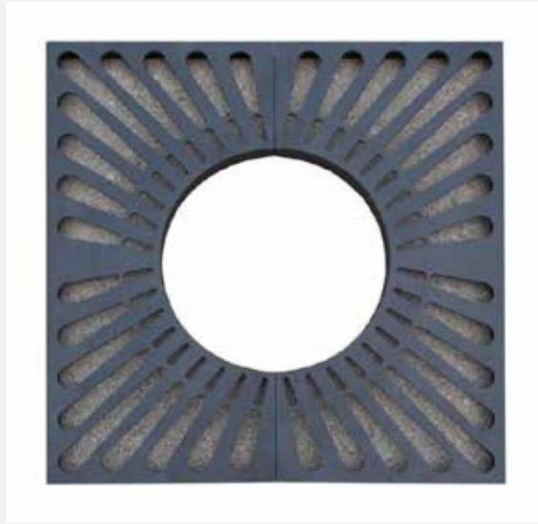

TREE GRATES | CORTEN STEEL

Different Designs

MATERIALS | WEATHERING STEEL, STABLE
RUST-LIKE APPEARANCE

TREE GRATE

| CORTEN STEEL

Different Sizes

STEEL PLATES | Steel coil: thickness: 0.5-20mm width: 600-2000mm

STEEL PLATES | Steel plates:
thickness: 6-150mm
width: 1500-3800mm
length: max 27000mm

TREE GRATE

CORTEN STEEL

TREE GRATE

| CORTEN STEEL

TREE GRATE | CORTEN STEEL

TREE GRATES | METAL

DRAWINGS

VERTICAL TREE GRATE

MATERIAL | GALVANIZED AND POWDER
COATED, AVAILABLE IN DIFFERENT
COLORS

TREE GRATES

| METAL

SQUARE

CIRCULAR

Different Designs

MATERIALS | GALVANIZED AND POWDER
COATED STEEL OR STAINLESS STEEL