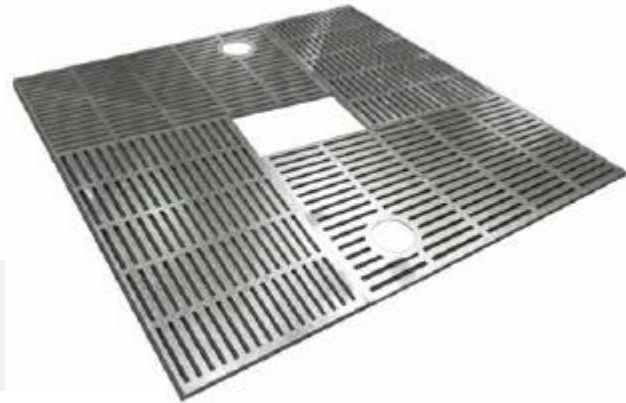

TREE GRATES | CORTEN STEEL

Different Designs

MATERIALS | WEATHERING STEEL, STABLE
RUST-LIKE APPEARANCE

TREE GRATE

| CORTEN STEEL

Different Sizes

STEEL PLATES | Steel coil: thickness: 0.5-20mm width: 600-2000mm

STEEL PLATES | Steel plates:
thickness: 6-150mm
width: 1500-3800mm
length: max 27000mm

TREE GRATE

CORTEN STEEL

TREE GRATE

| CORTEN STEEL

TREE GRATE | CORTEN STEEL

TREE GRATES | METAL

DRAWINGS

VERTICAL TREE GRATE

MATERIAL | GALVANIZED AND POWDER
COATED, AVAILABLE IN DIFFERENT
COLORS

TREE GRATES

| METAL

SQUARE

CIRCULAR

Different Designs

MATERIALS | GALVANIZED AND POWDER
COATED STEEL OR STAINLESS STEEL