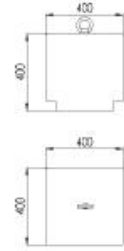

406 03 000000 026

Ağırlık / Weight : 180

DOGAL BOLLARD

DIMENSIONS | 600 X 600 X 470mm

DAVET BOLLARD

DIMENSIONS | 270 X 800 X 650mm

BOLLARDS | CONCRETE

BOLLARDS | CONCRETE

BAGDAT BOLLARD

DIMENSIONS | 400 X 400 X 400mm

MANTAR BOLLARD

DIMENSIONS | 270 X 800 X 650mm

BOLLARDS | CONCRETE

DEKO BOLLARD

DIMENSIONS | 400 X 400 X 800mm

Ağırlık / Weight : 145 Kg 406 03 000000 024 406 03 000000 023

DEKO SMALL BOLLARD

DIMENSIONS | 400 X 400 X 400mm

BOLLARDS | CONCRETE

BOLLARDS | CONCRETE

KURE BOLLARD

DIMENSIONS | 400 X 400 X 400mm

L BORDURE

DIMENSIONS | 270 X 800 X 650mm

Ağırlık / Weight : 151

DINAMİK BOLLARD

DIMENSIONS | 400 X 400 X 400mm

SELÇUK BOLLARD

DIMENSIONS | 270 X 800 X 650mm

BOLLARDS

| CONCRETE

BOLLARDS | METAL